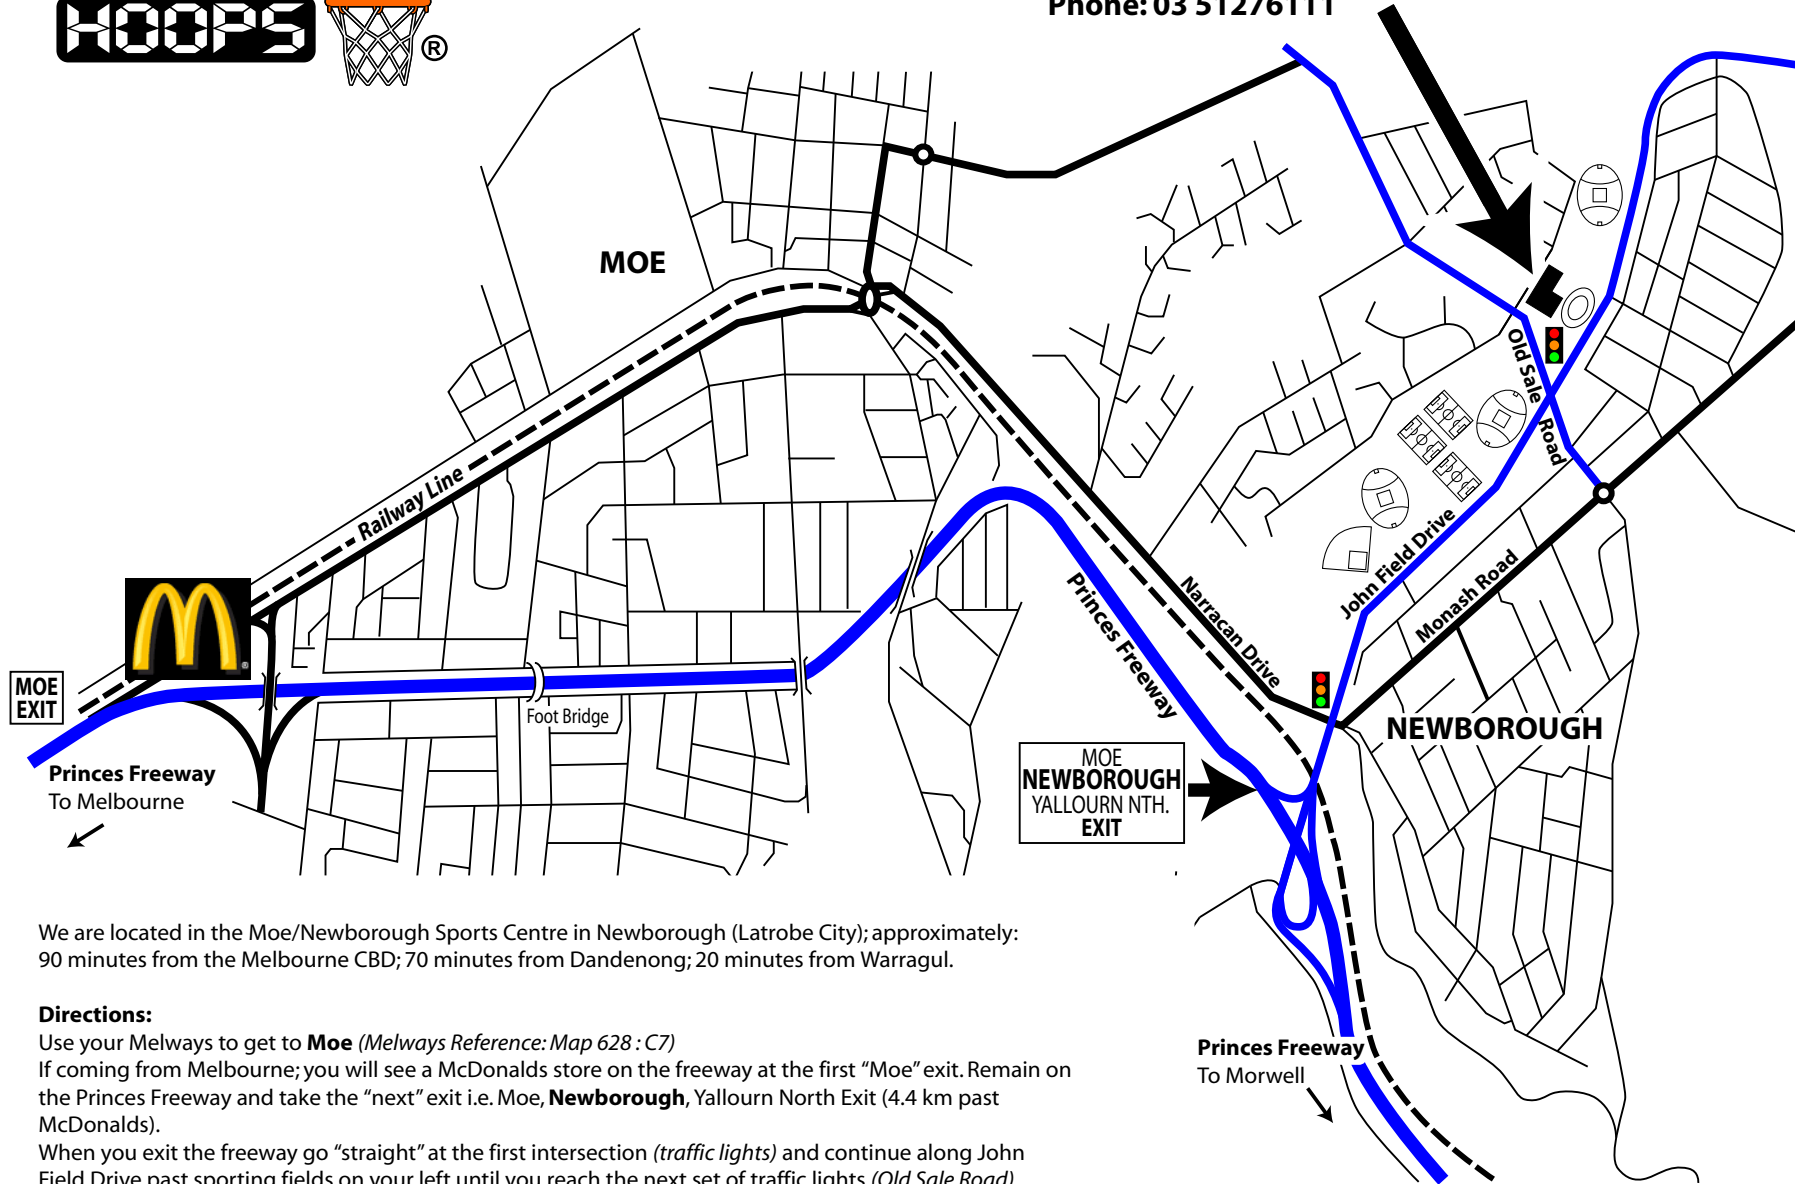

Shoot'n Hoops
Moe/Newborough Sports Centre
Old Sale Road, Newborough, Victoria 3825
Phone: 03 51276111

We are located in the Moe/Newborough Sports Centre in Newborough (Latrobe City); approximately: 90 minutes from the Melbourne CBD; 70 minutes from Dandenong; 20 minutes from Warragul.

Directions:

Use your Melways to get to **Moe** (Melways Reference: Map 628 : C7)
If coming from Melbourne; you will see a McDonalds store on the freeway at the first "Moe" exit. Remain on the Princes Freeway and take the "next" exit i.e. Moe, **Newborough**, Yallourn North Exit (4.4 km past McDonalds).
When you exit the freeway go "straight" at the first intersection (traffic lights) and continue along John Field Drive past sporting fields on your left until you reach the next set of traffic lights (Old Sale Road).
Turn left on Old Sale Road and the Moe/Newborough Sports Centre is on your right!